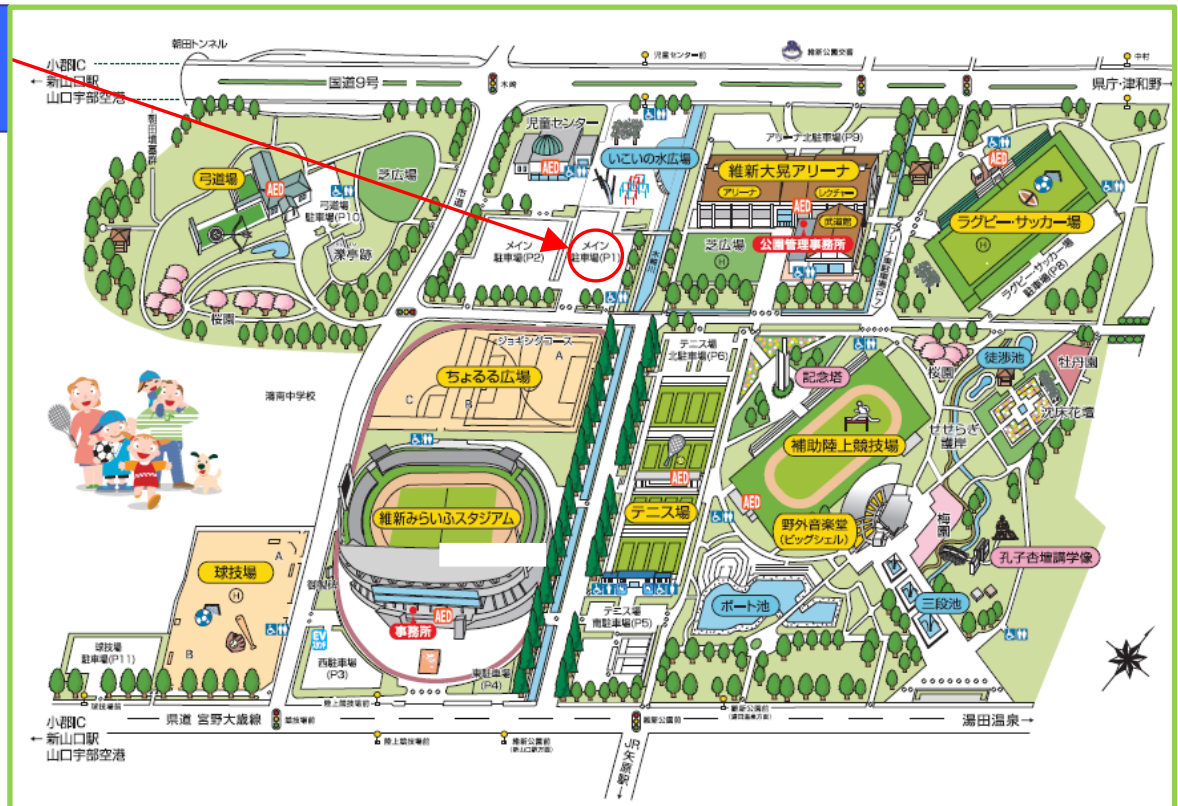

Yoshida Campus

Ishin Memorial Park

Bus stop in Yoshida Campus Next to Gymnasium

- 1 Yoshida Research and Education Building
- 2 United Graduate School of Veterinary Science
- 3 General Library
- 4 Cafeteria II
- 5 Administration Bureau I
- 6 University Hall
- 7 Administration Bureau II
- 8 Health Administration Center
- 9 Yoshida Dormitory(Male)
- 10 Animal Medical Center
- 11 Faculty of Agriculture and Joint Faculty of Veterinary Medicine
- 12 Fushino Dormitory(Female)
- 13 Faculty of Humanities
- 14 Yamaguchi International House(1st building)
- 15 Yamaguchi International House(2nd building)
- 16 Faculty of Science
- 17 Faculty of Economics
- 18 Cafeteria I
- 19 Faculty of Education
- 20 Faculty of Global and Science Studies
- 21 Main Building for General Education
- 22 International Student Center
- 23 Gymnasium I and II
- 24 Martial Arts Gymnasium I and II
- 25 Main Gate

Bus stop in Ishin Memorial Park Main Parking lot (P1)

Contact : General Affairs Division, General Affairs and Planning Department +81-83-933-5000