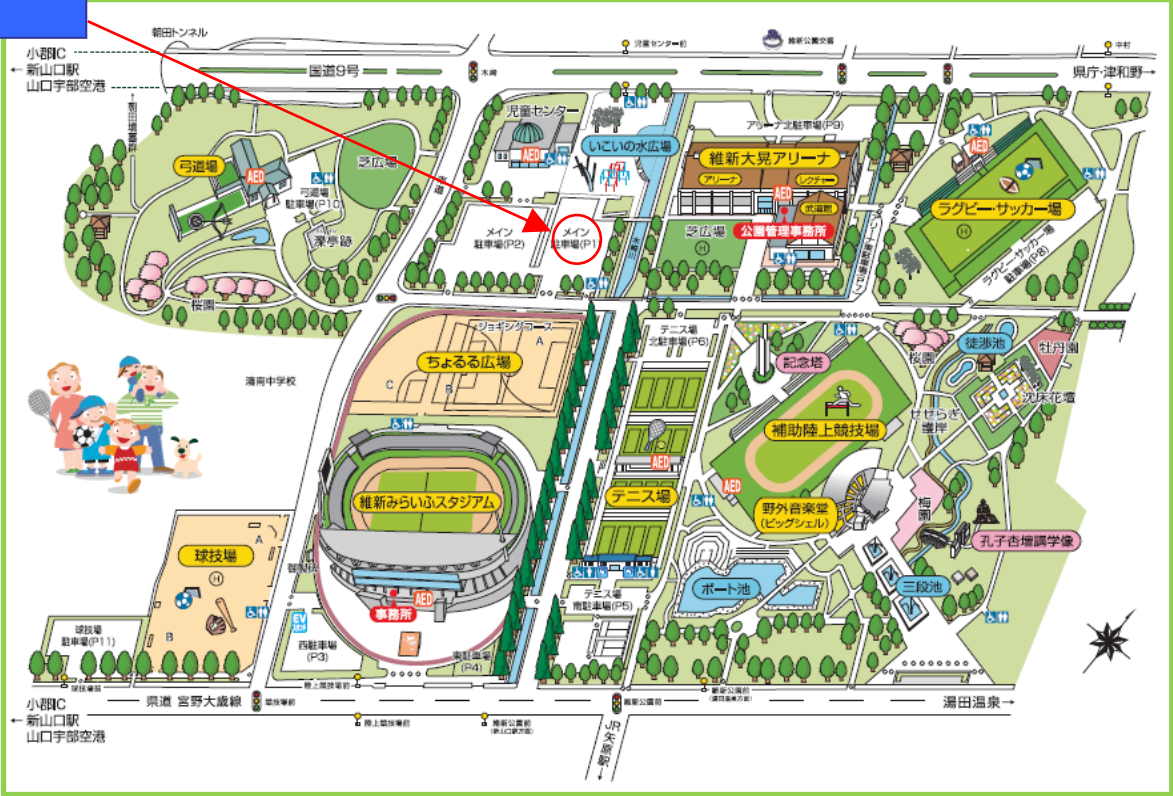

**Kogushi Campus ↔ Ishin Memorial Park**

**[Health Science]**  
 Bus stop in Kogushi Campus  
 in front of IMEIKAN (Research  
 and Education Building B)

**[Medicine]**  
 Bus stop in Kogushi Campus  
 in front of Ishinkan

**Bus stop in Ishin Memorial  
 Park**

Contact: Educational Affairs Division, Faculty of Medicine +81-836-22-2053  
 Contact: Educational Affairs Division, Faculty of Health Sciences +81-836-22-2134