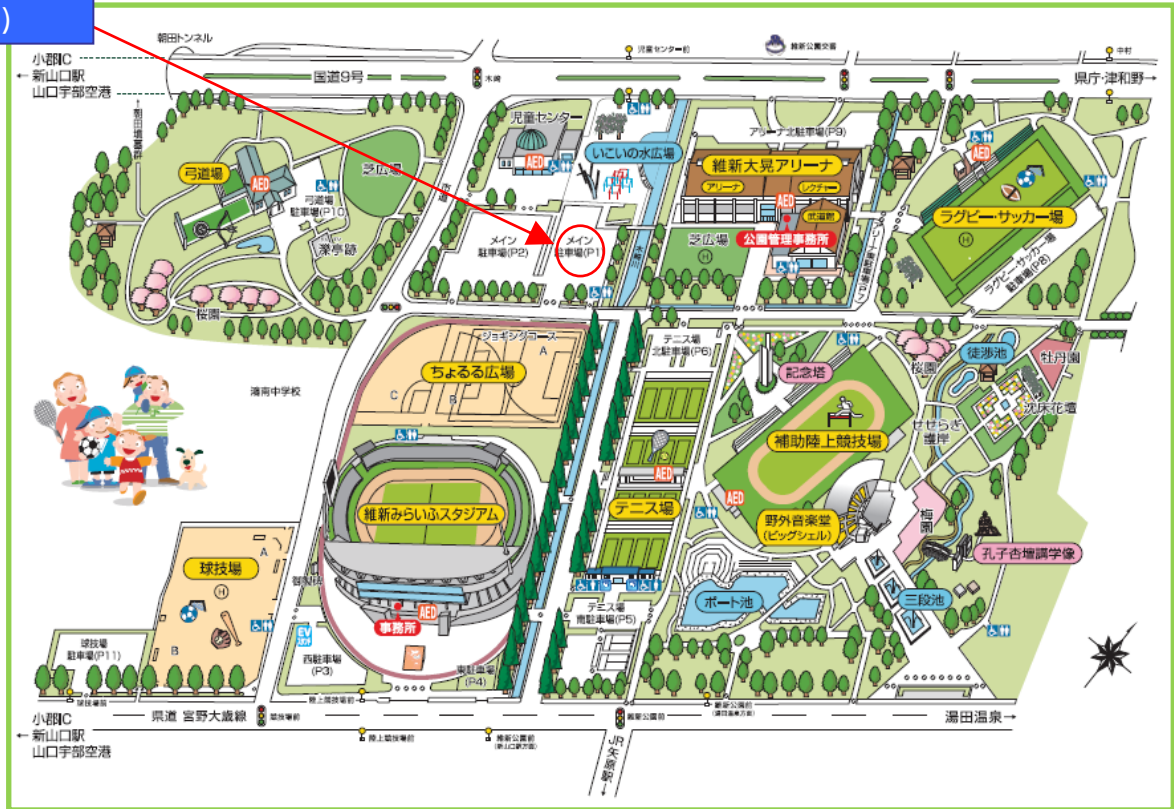

Kogushi Campus ↔ Ishin Memorial Park

[Health Science]
 Bus stop in Kogushi Campus
 in front of IMEIKAN (Research
 and Education Building B)

[Medicine]
 Bus stop in Kogushi Campus
 in front of Ishinkan

**Bus stop in Ishin Memorial
 Park
 Main Parking lot (P1)**