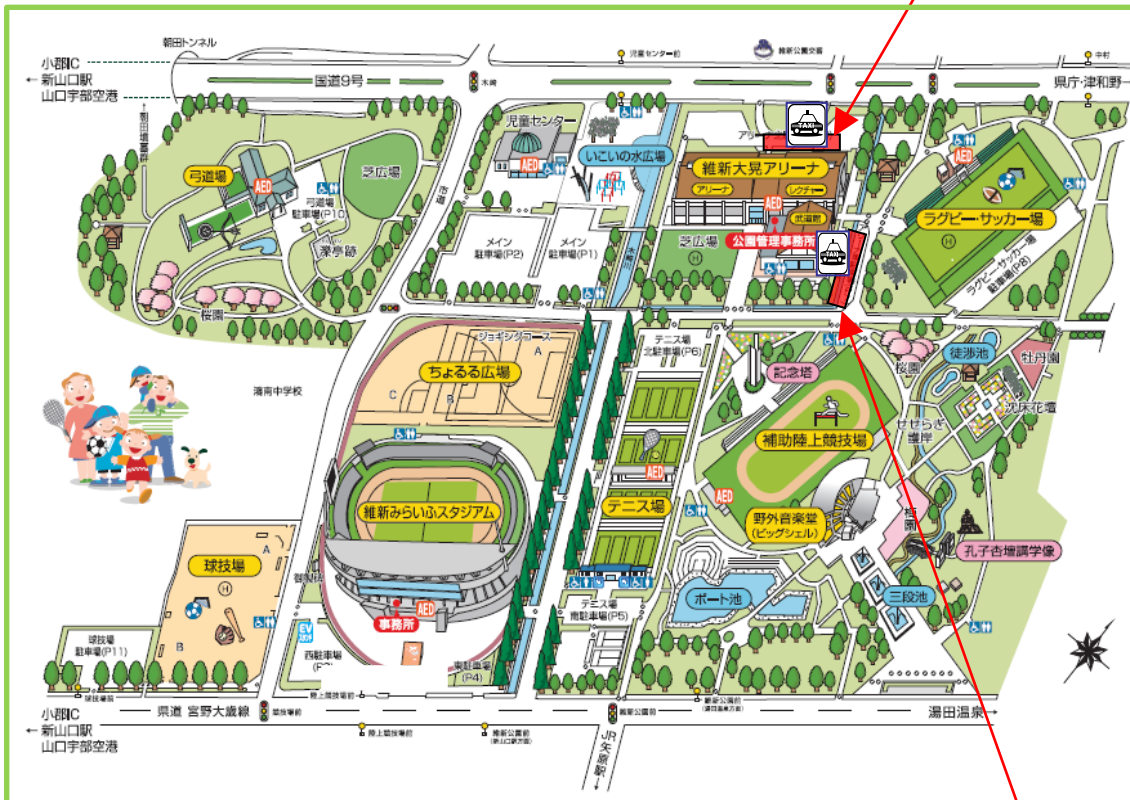

Taxi stop in Ishin Memorial Park

※Those who use a taxi after the ceremony ends, the taxi ride will be on the north side parking lot.

[After ceremony]
Taxi stop

[Before ceremony]
Taxi stop

Contact: General Affairs Division, General Affairs and Planning Department +81-83-933-5000